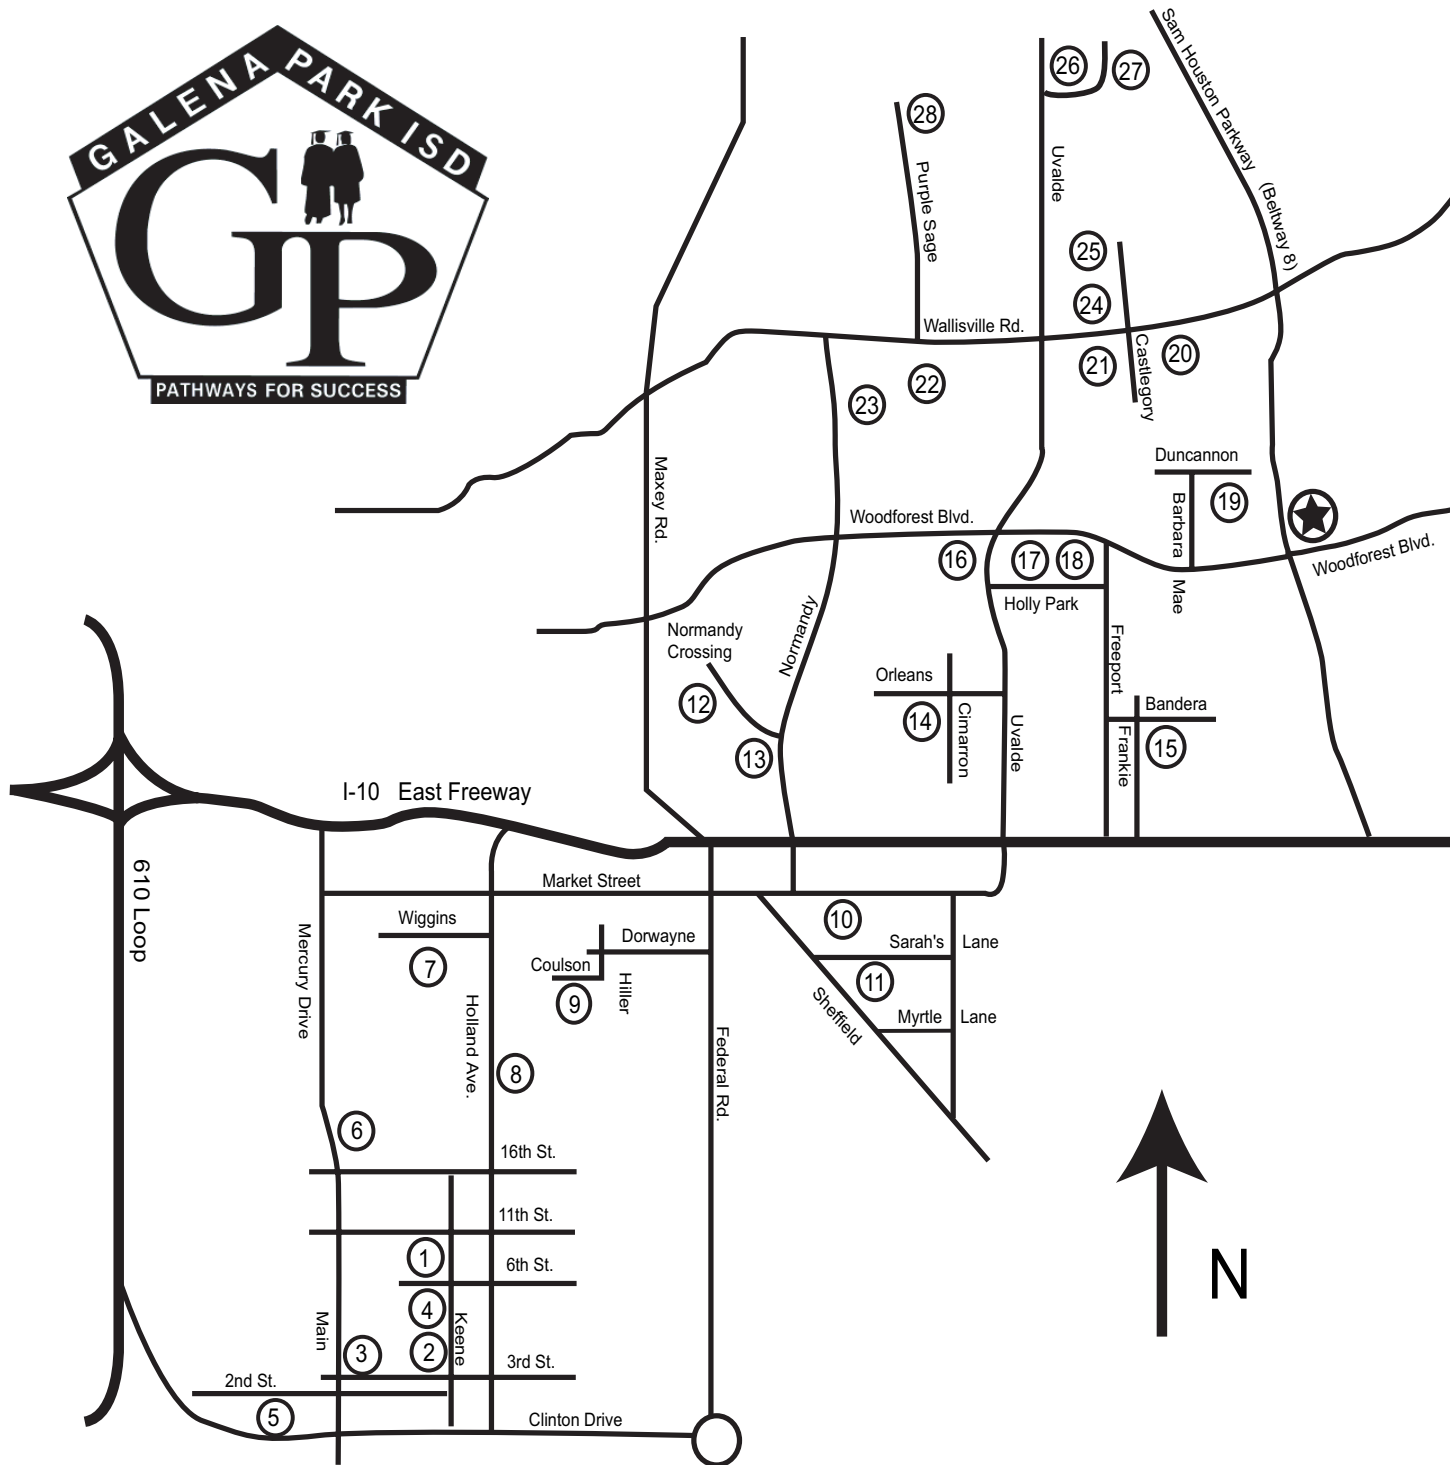

Produced by the Department of
 School/Community Relations

4/05

GALENA PARK ISD

MAP

Key to Galena Park ISD

- ★ Administration Building
- 1. Galena Park High School
- 2. Galena Park Middle School
- 3. Galena Park Elementary
- 4. PEP Center
- 5. Becker Early Childhood Center
- 6. MacArthur Elementary
- 7. Jacinto City Elementary
- 8. Agriculture Facility
- 9. Pyburn Elementary
- 10. Woodland Acres Elementary
- 11. Woodland Acres Middle School
- 12. Normandy Crossing Elementary
- 13. Transportation Facility
- 14. Cimarron Elementary
- 15. Cloverleaf Elementary
- 16. Green Valley Elementary
- 17. North Shore High School (9/10)
- 18. Joyce Zotz Education Center
- 19. North Shore Elementary
- 20. Harvard Elementary
- 21. North Shore Middle School
- 22. Tice Elementary
- 23. Cunningham Middle School
- 24. District Stadium and Natatorium
- 25. North Shore Senior High
- 26. Cobb Sixth Grade Campus
- 27. Freedom Elementary
- 28. Purple Sage Elementary